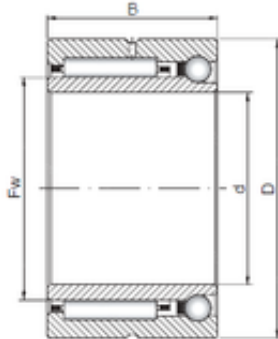

## 12 mm x 24 mm x 16 mm ISO NKIA 5901 Compound bearing

Bearing No. NKIA 5901

Size	12x24x16 mm
Bore Diameter	12 mm
Outer Diameter	24 mm
Width	16 mm
d	12 mm
Fw	16 mm
D	24 mm
B	16 mm
C	16 mm

NKIA 5901 Bearing 2D drawings and 3D CAD models