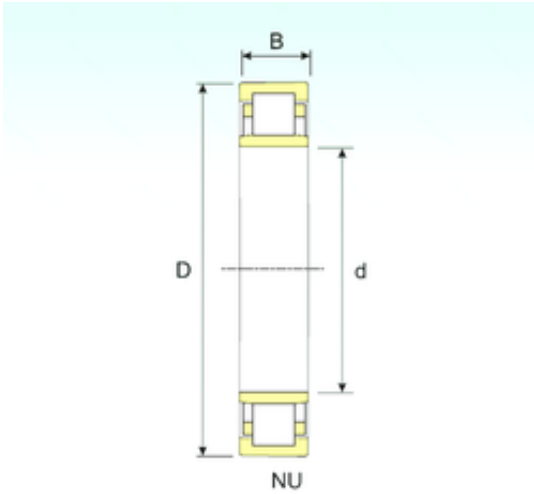

Timken Bearing Company

300 mm x 540 mm x 140 mm ISB NU 2260 Cylindrical roller bearing

Bearing No. NU 2260

Size	300x540x140 mm
Bore Diameter	300 mm
Outer Diameter	540 mm
Width	140 mm
d	300 mm
D	540 mm
B	140 mm
C	140 mm
Weight	145 Kg
Basic dynamic load rating (C)	2048 kN
Basic static load rating (C0)	3381 kN
(Grease) Lubrication Speed	1377 r/min

NU 2260 Bearing 2D drawings and 3D CAD models