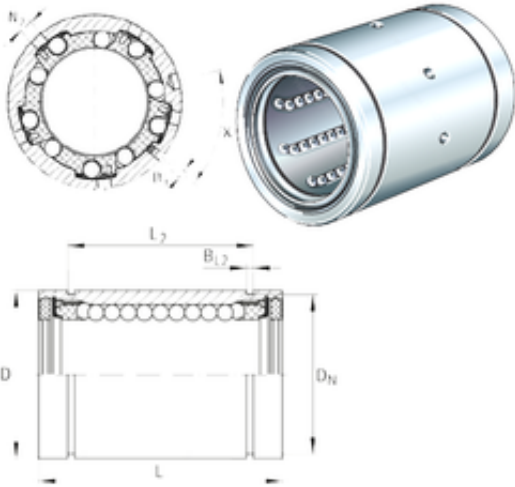

Timken Bearing Company

INA KBS20-PP-AS Linear bearing

Bearing No. KBS20-PP-AS

Bore Diameter	20 mm
Outer Diameter	32 mm
Fw	20 mm
D	32 mm
D _n	30,3 mm
L ₂	31,2 mm
B ₃	1 mm
N ₂	2 mm
L	45 mm
BL ₂	1,6 mm
Angle (X)	62,5
Weight	0,09 Kg
Basic dynamic load rating (C)	1,66 kN

KBS20-PP-AS Bearing 2D drawings and 3D CAD models