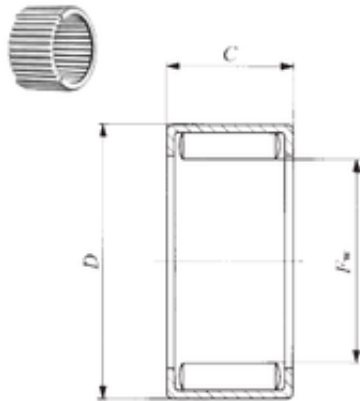

## IKO YT 4025 Needle bearing

Bearing No. YT 4025

Size	40x50x25 mm
Bore Diameter	40 mm
Outer Diameter	50 mm
Width	25 mm
Fw	40 mm
D	50 mm
C	25 mm
Weight	0,109 Kg
Basic dynamic load rating (C)	55,3 kN
Basic static load rating (C0)	114 kN

YT 4025 Bearing 2D drawings and 3D CAD models