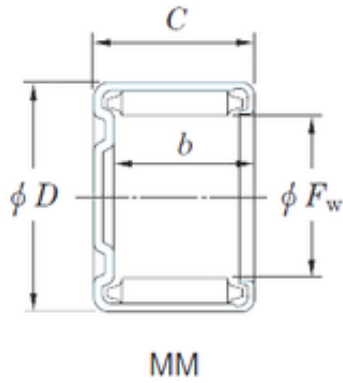

Timken Bearing Company

KOYO 20MM2612 Needle bearing

Bearing No. 20MM2612

Size	20x26x12 mm
Bore Diameter	20 mm
Outer Diameter	26 mm
Width	12 mm
Fw	20 mm
D	26 mm
C	12 mm
b	9,6 mm
Weight	0,017 Kg
Basic dynamic load rating (C)	10,6 kN
Basic static load rating (C0)	20,4 kN

20MM2612 Bearing 2D drawings and 3D CAD models