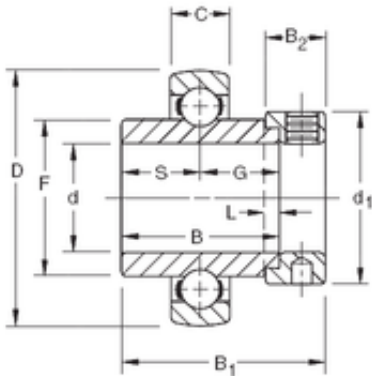

Timken Bearing Company

80,9625 mm x 140 mm x 80,96 mm Timken SM1303KB Radial ball bearing

Bearing No. SM1303KB

Size	80.9625x140x80.96 mm
Bore Diameter	80,9625 mm
Outer Diameter	140 mm
Width	80,96 mm
d	80,9625 mm
D	140 mm
B	80,96 mm
C	26 mm
d1	111,13 mm
B1	100,01 mm
B2	25,4 mm
F	98,4 mm
G	40,48 mm
L	6,4 mm
S	40,48 mm
Weight	3,452 Kg
Basic dynamic load rating (C)	80 kN

SM1303KB Bearing 2D drawings and 3D CAD models