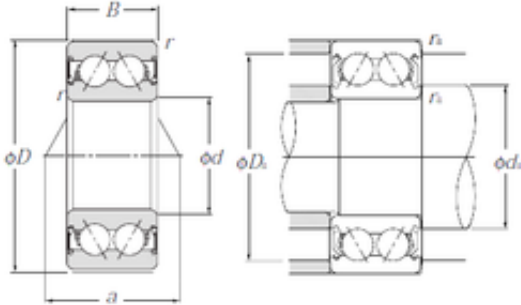

Timken Bearing Company

35 mm x 72 mm x 27 mm NTN 5207SCLLM Radial thrust ball bearing

Bearing No. 5207SCLLM

Size	35x72x27 mm
Bore Diameter	35 mm
Outer Diameter	72 mm
Width	27 mm
d	35 mm
D	72 mm
B	27 mm
C	27 mm
a	36,3 mm
r min.	1,1 mm
da min.	42 mm
da max	45 mm
Da max.	65 mm
ra max.	1 mm
Basic dynamic load rating (C)	34 kN
Basic static load rating (C0)	25,3 kN

5207SCLLM Bearing 2D drawings and 3D CAD models