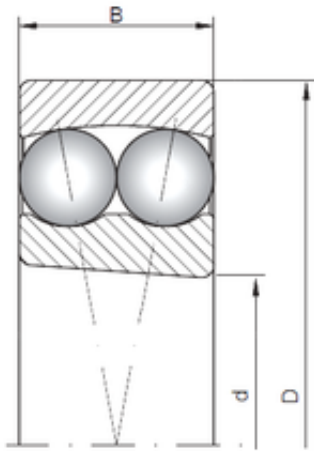

## 55 mm x 100 mm x 25 mm ISO 2211K Self adjusting ball bearing

Bearing No. 2211K

Size	55x100x25 mm
Bore Diameter	55 mm
Outer Diameter	100 mm
Width	25 mm
d	55 mm
D	100 mm
B	25 mm
C	25 mm

2211K Bearing 2D drawings and 3D CAD models