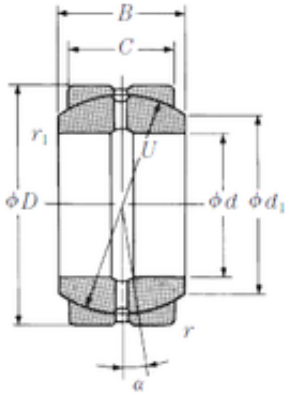

Timken Bearing Company

31.75 mm x 50,8 mm x 27,76 mm NSK 12SF20 sliding bearing

Bearing No. 12SF20

Size	31.75x50.8x27.76 mm
Bore Diameter	31.75 mm
Outer Diameter	50,8 mm
Width	27,76 mm
d	31.75 mm
D	50,8 mm
B	27,76 mm
C	23,8 mm
U	45,59 mm
d1	35,7 mm
rb max.	0,8 mm
Angle	6,5 °
Weight	0,235 Kg
Basic dynamic load rating (C)	74,5 kN

12SF20 Bearing 2D drawings and 3D CAD models