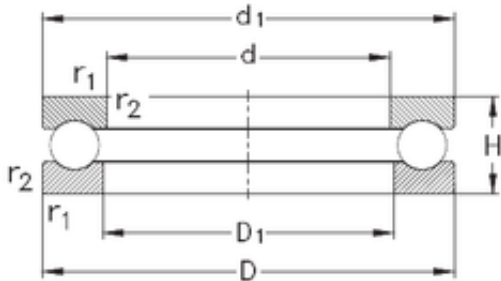

Timken Bearing Company

NKE 51209 Thrust ball bearing

Bearing No. 51209

Size	45x73x20 mm
Bore Diameter	45 mm
Outer Diameter	73 mm
Width	20 mm
d	45 mm
D	73 mm
H	20 mm
d1	73 mm
r1 min.	1 mm
r2 min.	1 mm
D1	47 mm
Weight	0,3 Kg
Basic dynamic load rating (C)	39 kN
Basic static load rating (C0)	80 kN

51209 Bearing 2D drawings and 3D CAD models