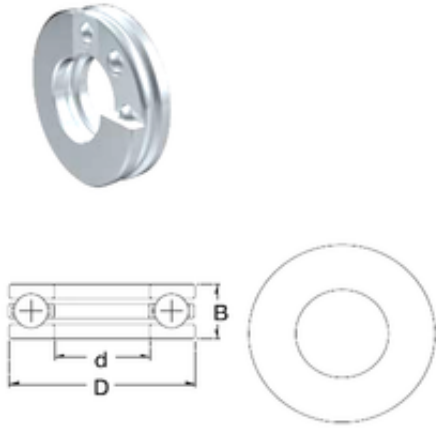

Timken Bearing Company

ZEN 51201 Thrust ball bearing

Bearing No. 51201

51201 Bearing 2D drawings and 3D CAD models

Size	12x28x11 mm
Bore Diameter	12 mm
Outer Diameter	28 mm
Width	11 mm
d	12 mm
D	28 mm
H	11 mm
Basic dynamic load rating (C)	13,2 kN
Basic static load rating (C0)	19 kN
(Grease) Lubrication Speed	6000 r/min