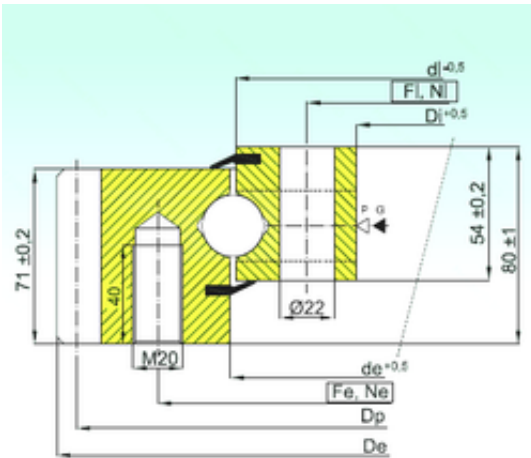

Timken Bearing Company

ISB EB1.25.0555.200-1STPN Thrust ball bearing

Bearing No. EB1.25.0555.200-1STPN

EB1.25.0555.200-1STPN Bearing 2D drawings and 3D CAD models

Size	455x694.4x80 mm
Bore Diameter	455 mm
Outer Diameter	694,4 mm
Width	80 mm
d	455 mm
D	694,4 mm
H	80 mm
de	554 mm
Z	85 mm
m	8 mm
di	556 mm
Di	455 mm
Dp	680 mm
De	694,4 mm
Fe	616 mm
Ne	20 mm
Fi	495 mm
Ni	20 mm