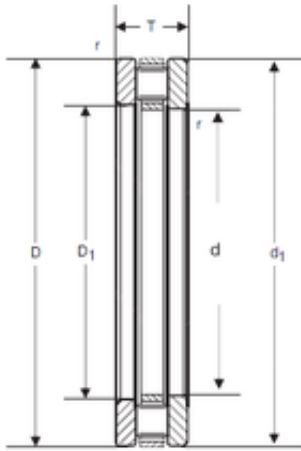

## SIGMA 81106 Thrust roller bearing

Bearing No. 81106

Size	30x47x11 mm
Bore Diameter	30 mm
Outer Diameter	47 mm
Width	11 mm
d	30 mm
D	47 mm
T	11 mm
d1	47 mm
D1	32 mm

81106 Bearing 2D drawings and 3D CAD models